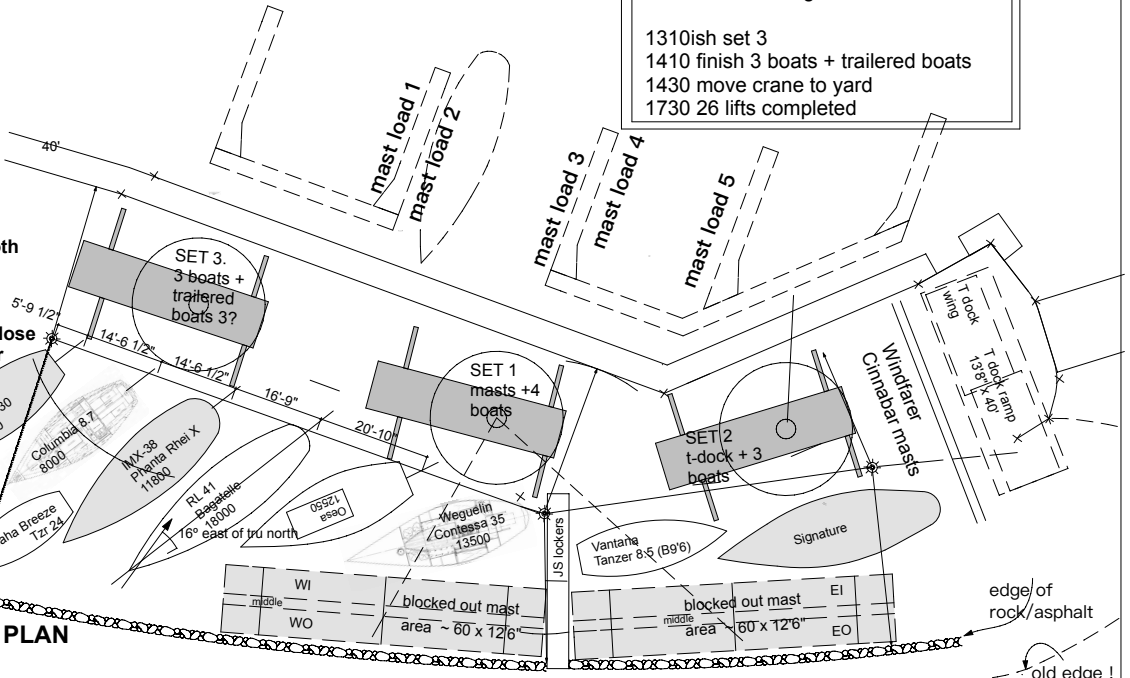

0800 crane arrives Set1  
0820 first mast lift  
1120 ~ 1130 completion of 29 mast lifts  
lift Long Time Running (6 min  
1145 change slings  
1205 3 boats

1225 ish set 2  
1250 t docks + Signature raised

1310ish set 3  
1410 finish 3 boats + trailered boats  
1430 move crane to yard  
1730 26 lifts completed

**VOLUNTEER REQUIREMENTS.**

**MASTS:**

4/boat (+ owner) to detach rig  
min 3 to herd mast to racks  
2 dock hands

**2020 HAUL PLAN  
OCT 26**

**2020 BREAKWATER  
LIFT ORDER.**

**@ SET 1  
masts  
Long Time Running  
Crossbow  
Oesa  
Vantanna**

**@ SET 2  
Signature  
T docks (3)**

**@ SET 3  
Bagatelle  
Phanta Rei  
Room with a View  
Columbia 8.7  
Touch of Class**